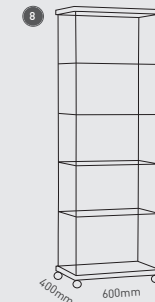

rail		pc/box	price/box
8 VTR6040AR *)	vetrina small	1	B
9 VTR8040AR *)	vetrina big	1	B