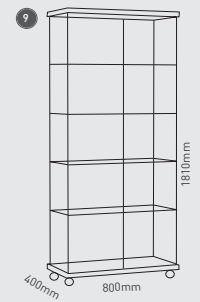

rail		pc/box	price/box
8 VTR6040AR *)	vetrina small	1	B
9 VTR8040AR *)	vetrina big	1	B