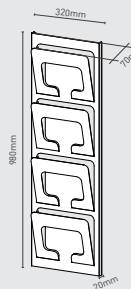

information

System aus pulverbeschichtetem Metall, glatte Oberfläche, für vertikale Befestigung an die Wand

System aus vier Taschen

Four pockets system