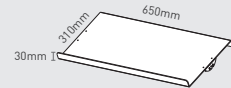

information

silber eloxiertes aluminiumprofil, ablagen aus satiniertem acrylglas.

silver anodized aluminium, trays made of satin acrylic.

code		pc/box	price/box
1 SOWM960	wallmate soistes	1	A
2 SOCF1515ARSET	crownerfix soistes	2	A

MADE IN EU
design by K+D